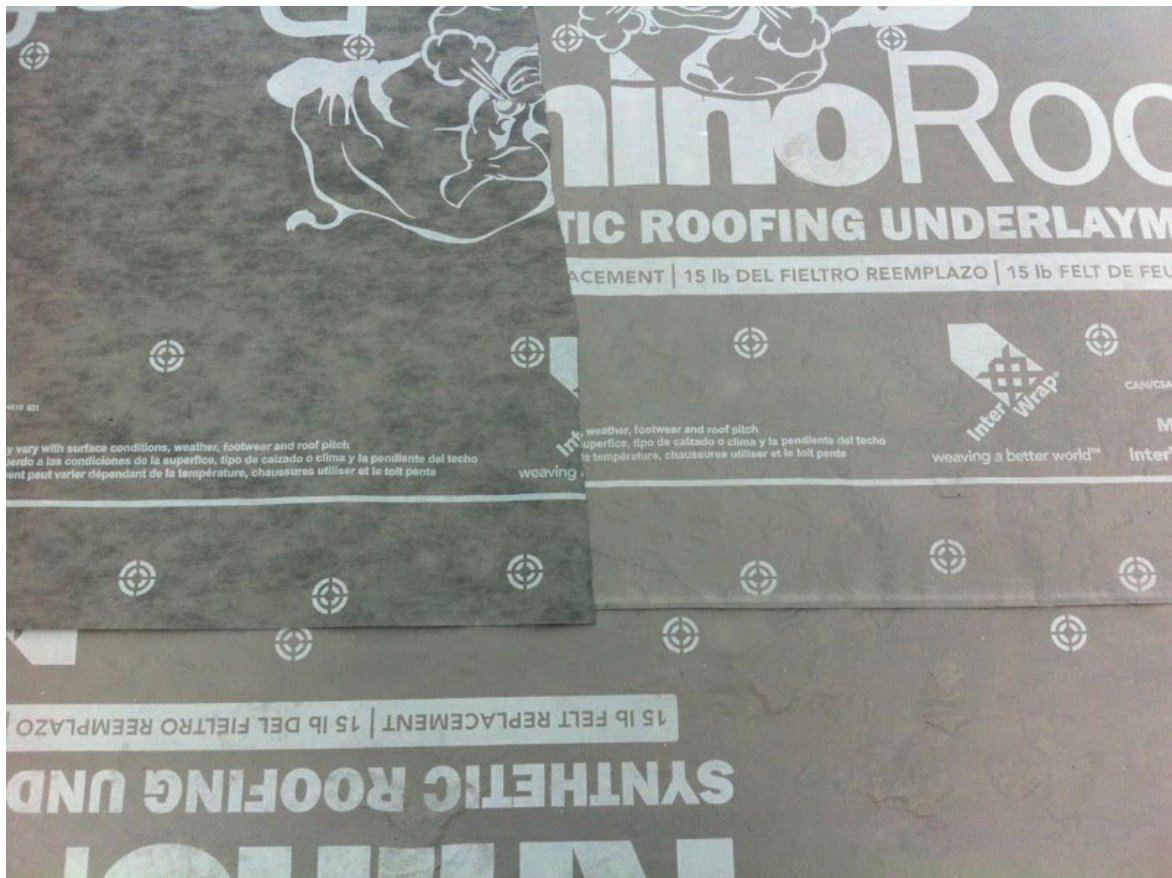

RhinoRoof® U15/U20

Synthetic Roofing Underlayment

RhinoRoof U15/U20 Technical Bulletin - Color Variations

RhinoRoof synthetic roof underlayment has a very unique manufacturing process and therefore due to this process you may see varying shades of gray between production runs. This is not a manufacturing defect.

See color variation examples below.

InterWrap® Roofing Products Division
Charleston, SC • Vancouver, BC • Mission, BC • Montréal, QC
Web: www.InterWrap.com/roofing | E-mail: info@interwrap.com
Toll Free: 888 713 7663 | Tel: 778 945 2888

Copyright - InterWrap® 2015
TB-RR-7May15